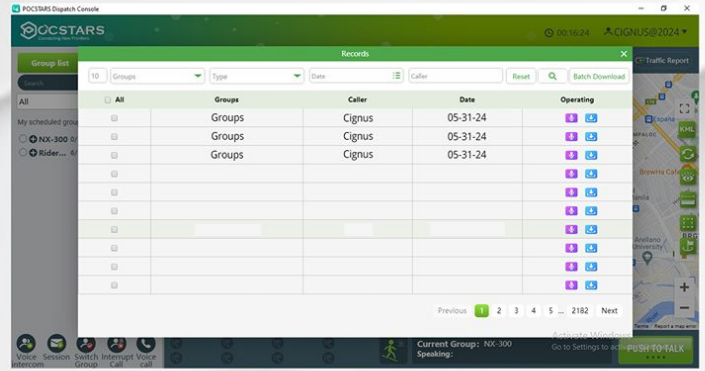

GNSS

SENSITIVITY	COLD START: -147DBM RECAPTURE: -160DBM TRACKING: -162DBM
FIRST POSITION TIME	COLD START: 30S WARM START: 28S HOT START: 1S
PRECISION	SBAS: 2.0M AUTONOMOUS: <2.5M

DISPATCHER APPLICATION

REALTIME, HASSLE FREE ENVIRONMENT

DISPATCHER APPLICATION SUPPORTS:

GROUPS

RECORDS

MESSAGE

GEO-FENCING

VIDEO STREAMING

ALARM RECORDS (MANDOWN/S.O.S)