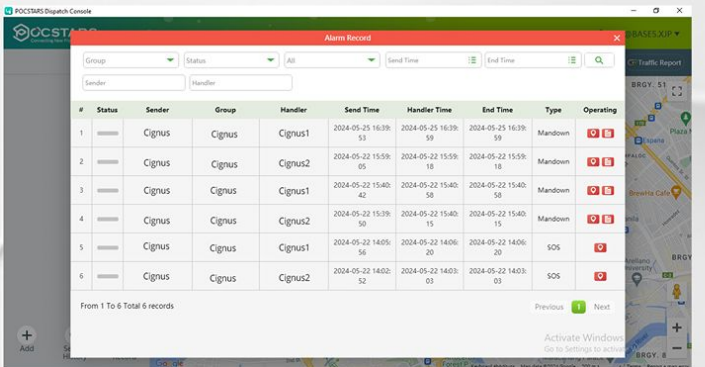

DISPATCHER APPLICATION SUPPORTS:

GROUPS

RECORDS

MESSAGE

GEO-FENCING

VIDEO STREAMING

ALARM RECORDS (MANDOWN/S.O.S)