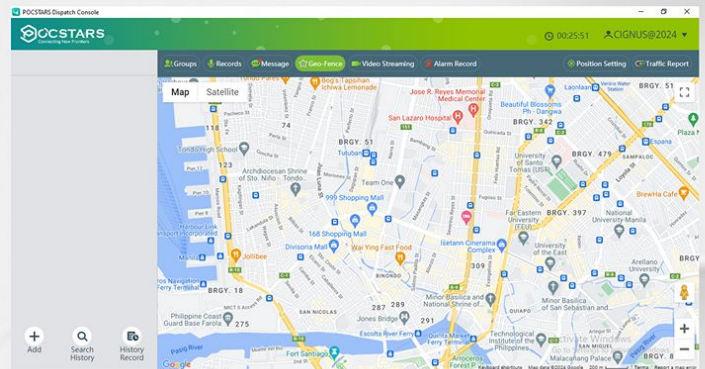

DISPATCHER APPLICATION SUPPORTS:

GROUPS

RECORDS

MESSAGE

GEO-FENCING

VIDEO STREAMING

ALARM RECORDS (MANDOWN/S.O.S)