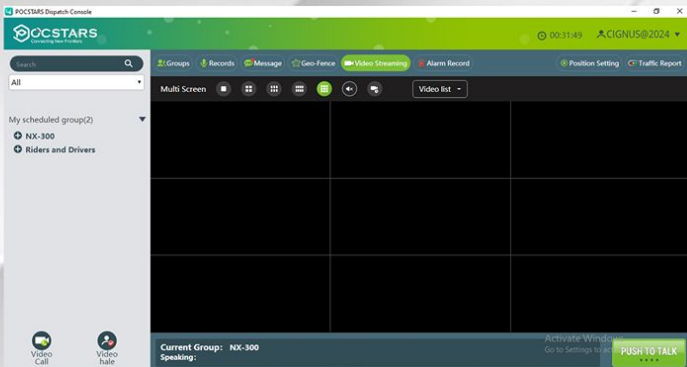

DISPATCHER APPLICATION SUPPORTS:

GROUPS

RECORDS

MESSAGE

GEO-FENCING

VIDEO STREAMING

ALARM RECORDS (MANDOWN/S.O.S)