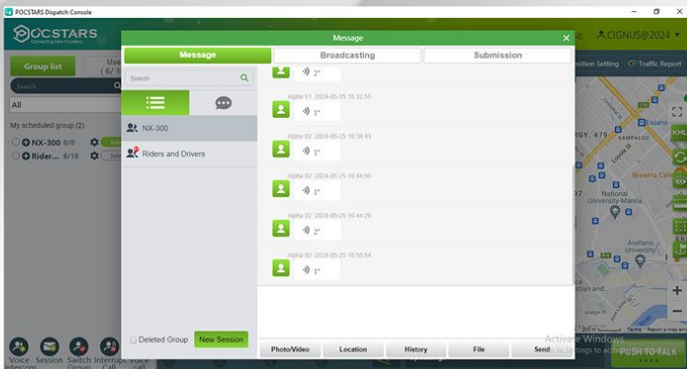

GNSS

SENSITIVITY	COLD START: -147DBM RECAPTURE: -160DBM TRACKING: -162DBM
FIRST POSITION TIME	COLD START: 30S WARM START: 28S HOT START: 1S
PRECISION	SBAS: 2.0M AUTONOMOUS: <2.5M

DISPATCHER APPLICATION

REALTIME, HASSLE FREE ENVIRONMENT

DISPATCHER APPLICATION SUPPORTS:

GROUPS

RECORDS

MESSAGE

GEO-FENCING

VIDEO STREAMING

ALARM RECORDS (MANDOWN/S.O.S)