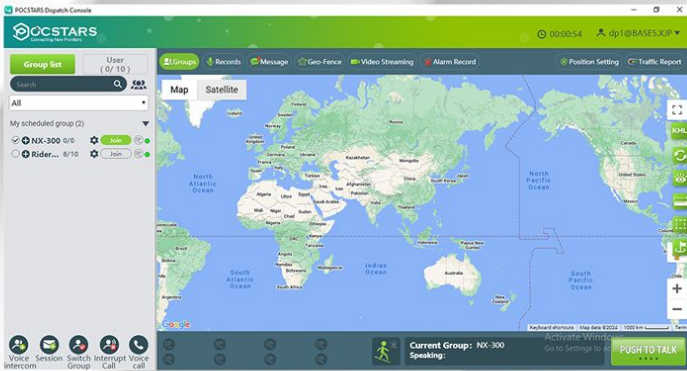

DISPATCHER APPLICATION SUPPORTS:

GROUPS